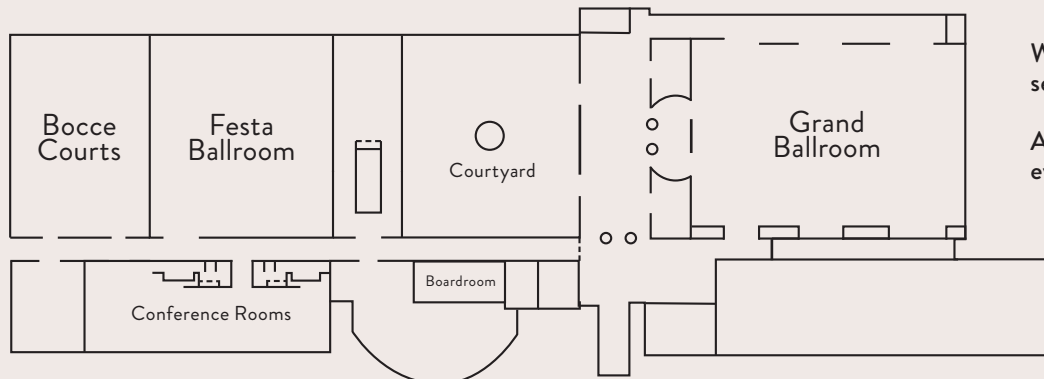

Wifi and complimentary self-parking available.

Available for daytime and evening events.